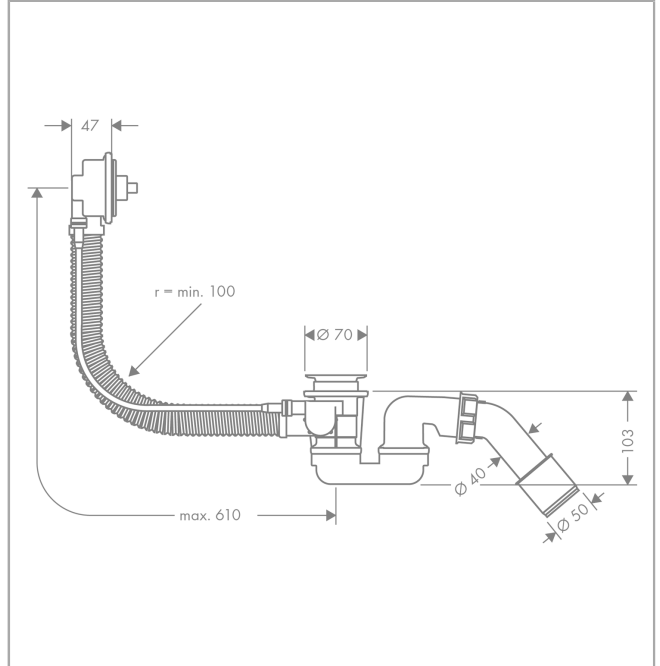

**Flexaplus**

**Basic set waste and overflow set for standard bath tubs**

Finish: n.a. Article Number: **58140180**

**Description**

**product features**

- suitable for standard bath tubs
- PE screw connection G 1½ x 40/ 50 mm
- flexible overflow hose
- bowden cable length 520 mm
- odour trap - backwater height is 50 mm

**Product image**

**Scale drawing**

**Flexaplus**  
**Basic set waste and overflow set for standard bath tubs**  
 Finish: n.a. Article Number: **58140180**

**Exploded Drawing**

Year of production: >01/99

## Flexaplus

**Basic set waste and overflow set for standard bath tubs**

Finish: n.a. Article Number: **58140180**

### Spare part list

Year of production: >01/99

Pos.	Description	Article Number	PC	PU
1	form ring	96331000	3	1
2	fixing ring	96327000	6	1
3	special tool set	58085000	3	1
4	valve	96328000	4	1
5	form ring	96330000	3	1
6	bent outlet	96221000	3	1
7	sleeve nut	96332000	3	1