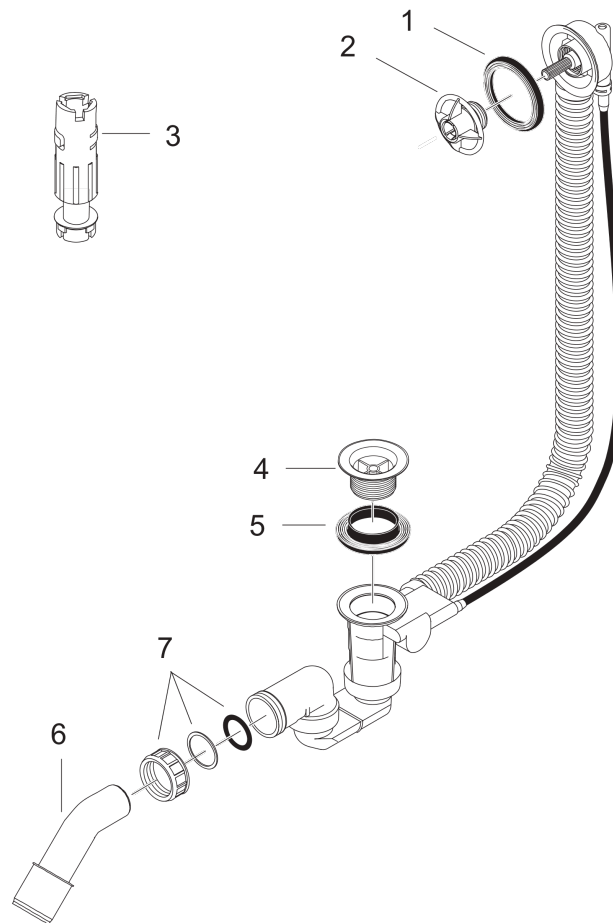

**Flexaplus**

**Basic set waste and overflow set for standard bath tubs**

Finish: n.a. Article Number: **58140180**

**Description**

**product features**

- suitable for standard bath tubs
- PE screw connection G 1½ x 40/ 50 mm
- flexible overflow hose
- bowden cable length 520 mm
- odour trap - backwater height is 50 mm

**Product image**

**Scale drawing**

**Flexaplus**  
**Basic set waste and overflow set for standard bath tubs**  
 Finish: n.a. Article Number: **58140180**

**Exploded Drawing**

Year of production: >01/99

## Flexaplus

**Basic set waste and overflow set for standard bath tubs**

Finish: n.a. Article Number: **58140180**

### Spare part list

Year of production: >01/99

Pos.	Description	Article Number	PC	PU
1	form ring	96331000	3	1
2	fixing ring	96327000	6	1
3	special tool set	58085000	3	1
4	valve	96328000	4	1
5	form ring	96330000	3	1
6	bent outlet	96221000	3	1
7	sleeve nut	96332000	3	1